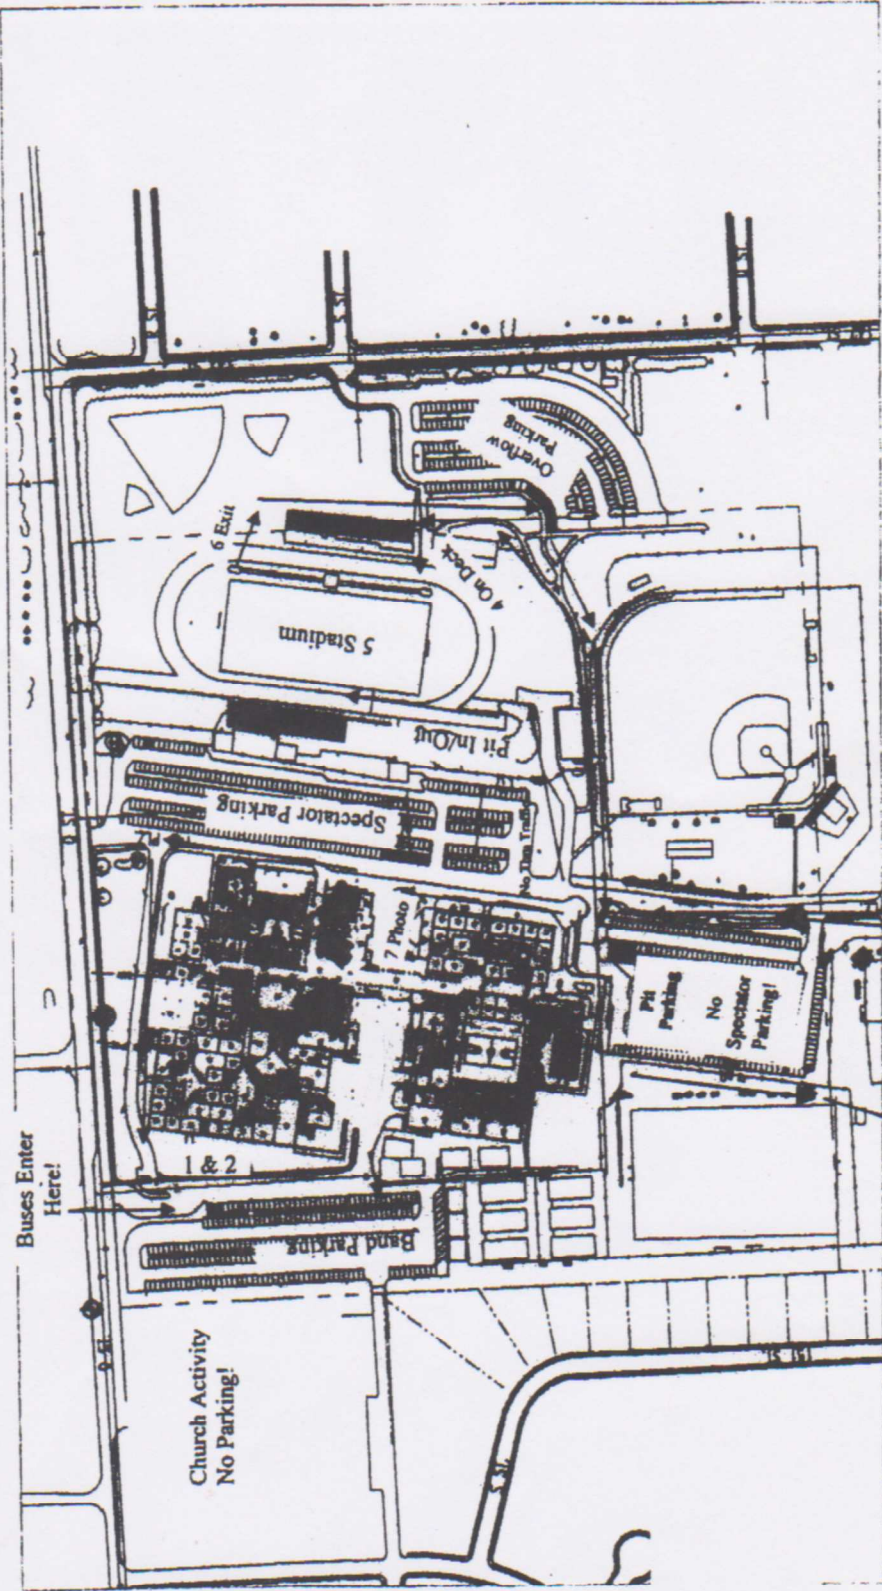

South Senior HS

14905 Q St
Omaha, Ne 68127

NAD 83 Nebraska State Plane

CAD Drawn: EAC
FSA Number: 04501.003
Drawn By: EAC
Issue Date: July 11, 2005
Revision: 0
Client: South Senior HS
Scale: As Shown

SITE PLAN

Pit Trucks Enter Here from
Stony Brook Ave.

3 Warm-Up

SHS-01